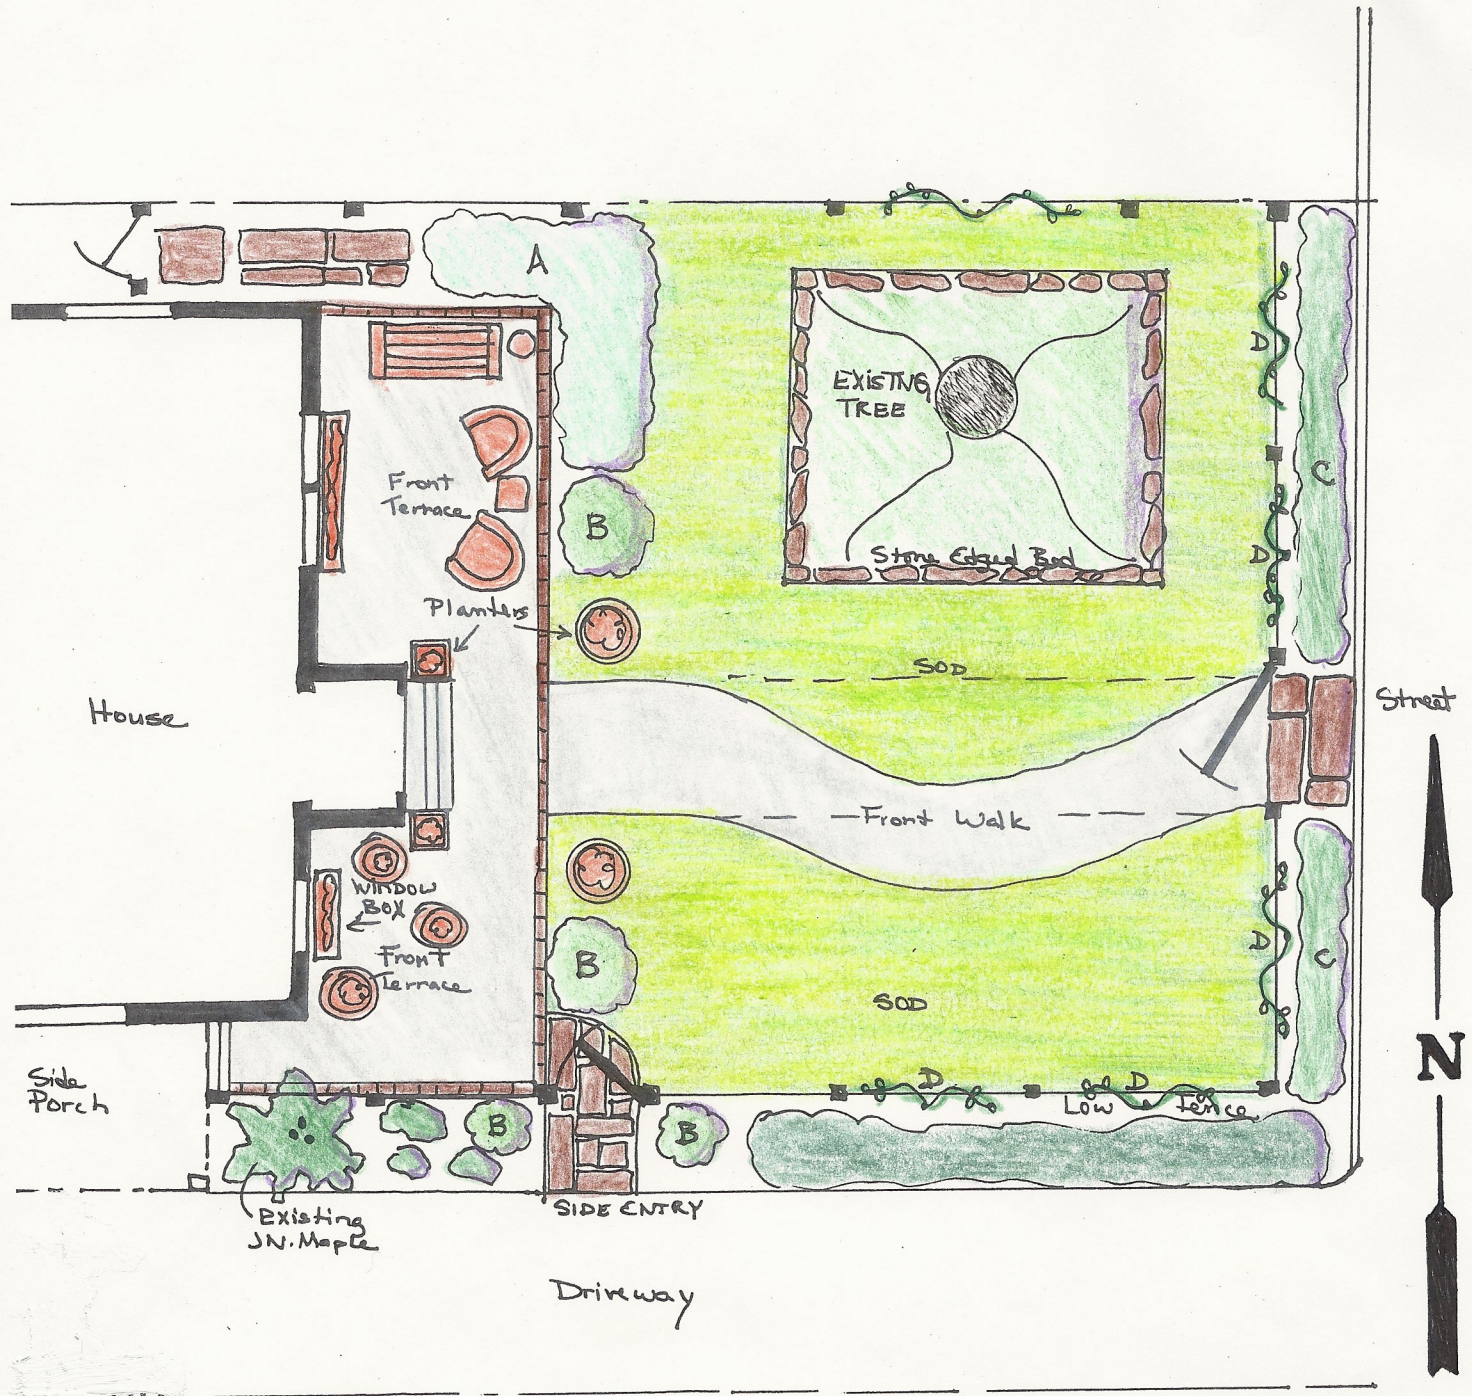

East facing House on Oakmont Place-VECA

East Facing House

Native Plant	Common Name	Botanical Name	Type of Plant
A	Oak-leaf Hydrangea	<i>Hydrangea querciflora</i>	Deciduous Shrub
B	Doghobble	<i>Agarista populifolia</i> 'Leprechan'	Evergreen Shrub
C	Little Blue Stem	<i>Schizachyrium scoparium</i>	Forb
D	Cross Vine	<i>Bignonia caprafoliata</i>	Vine
Planters	Inkberry	<i>Ilex glabra</i> 'Shamrock'	Evergreen Shrub