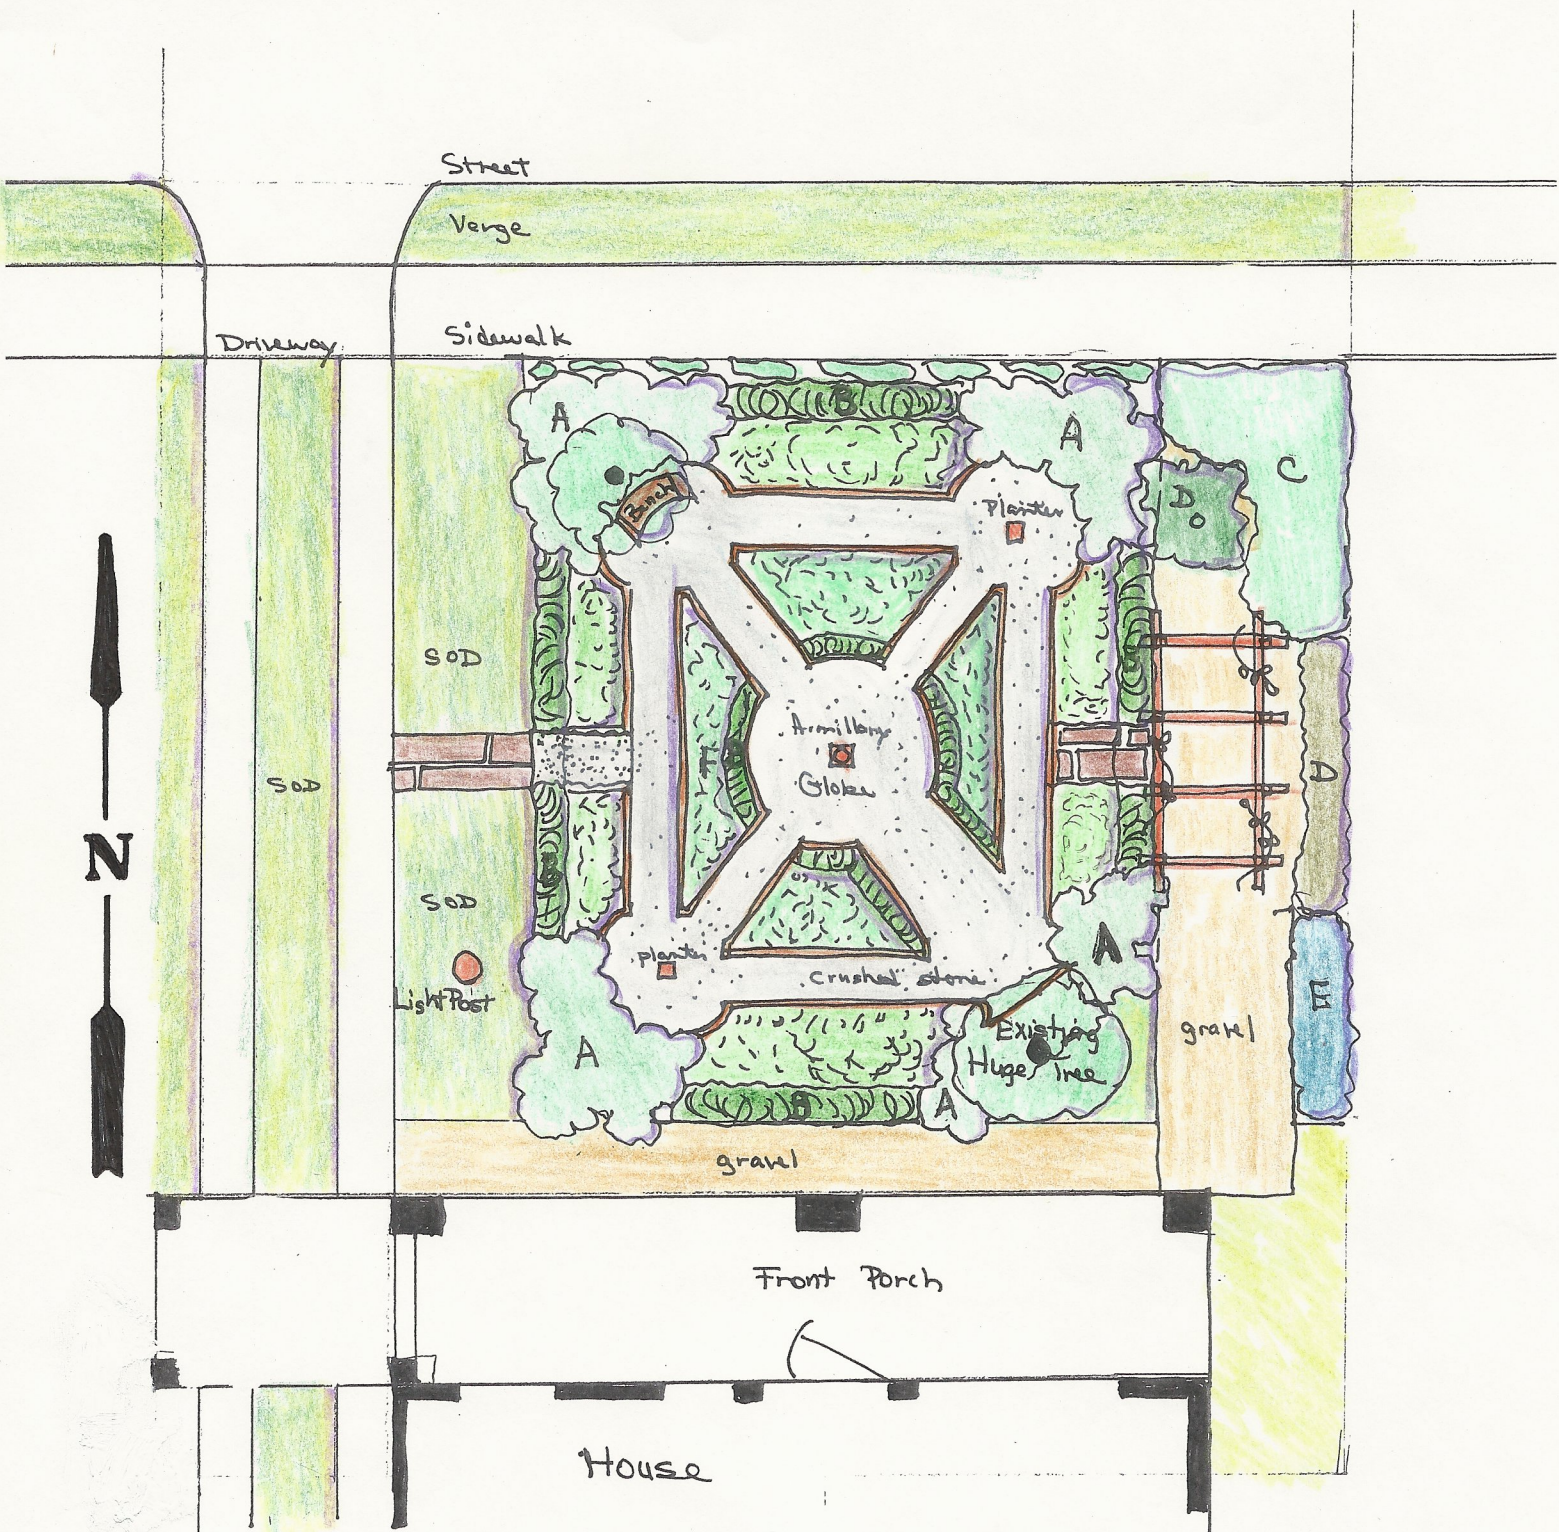

# North facing House on Snowden-VECA

North Facing House

Native Plant	Common Name	Botanical Name	Type of Plant
A	Dwarf Wax Myrtle	<i>Myrica cerifera</i>	Evergreen Shrub
B	St. John's Wort	<i>Hypericum prolificum</i>	Evergreen Shrub
C	Florida Anise	<i>Illicium floridatum</i>	Evergreen Shrub
D	Fetterbush	<i>Agrieta populifolia 'Leprechan'</i>	Evergreen Shrub
E	Smooth Hydrangea	<i>Hydrangea arborescens</i>	Deciduous Shrub
F	Solomon's Seal	<i>Polygonatum biflorum</i>	Forb

Non - Native Plant	Common Name	Botanical Name
A	Small Boxwood	<i>Buxus 'Morris Midget'</i>
B	Indian Hawthorn	<i>Rhaphiolepis indica</i>
C	Japanese Anise	<i>Illicium parvia</i>
D	Camellia	<i>Camellia japonica</i>
E	Lusterleaf Holly	<i>Ilex latifolia</i>
F	Japanese Solomon's Seal	<i>P. biflorum variegatum</i>