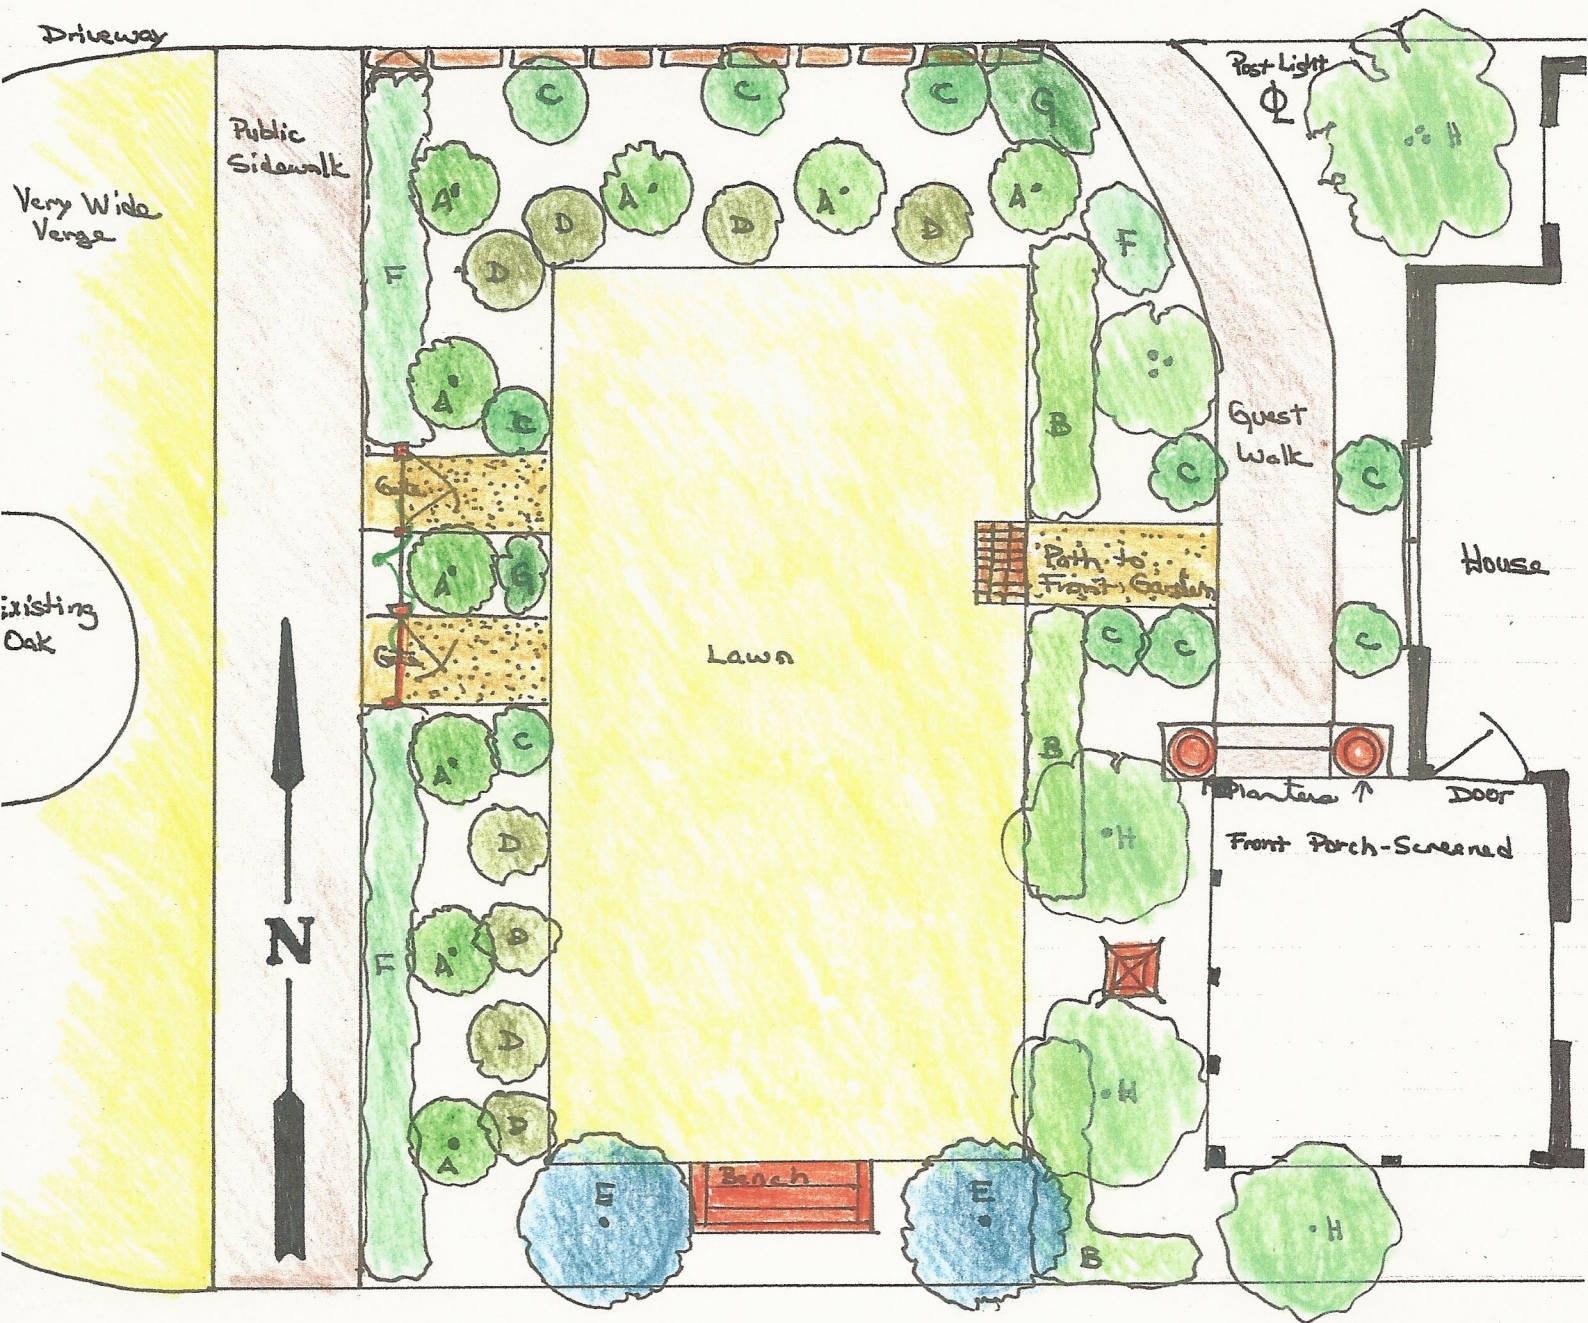

West Facing House on Sheridan St. -VECA

West Facing House

Native Plant	Rain Garden Plants		
	Common Name	Botanical Name	Type of Plant
A	Buttonbush	<i>Cephalanthus occidentalis</i>	Deciduous Shrub
B	St. John's Wort	<i>Hypericum densifolium</i>	Evergreen shrub
C	Inkberry	<i>Ilex glabra 'Shamrock'</i>	Evergreen shrub
D	New Jersey Tea	<i>Ceanothus americanus</i>	Deciduous Shrub
E	Eastern Red Cedar	<i>Juniperus virginiana</i>	Coniferous Tree
F	Summersweet	<i>Clethra alnifolia</i>	Deciduous Shrub
G	Virginia Sweetspire	<i>Itea virginiana</i>	Deciduous Shrub
H	Chokeberry	<i>Aronia abutifolia</i>	Sm Deciduous Tree